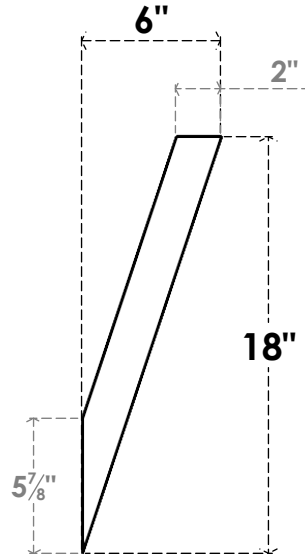

ITEM NUMBER: BRCPC060X06000X18000TRA

6"W X 6"D X 18"H TRADITIONAL ARCHITECTURAL GRADE PVC CLOSED KNEE BRACE

SIDE PROFILE

FRONT PROFILE

ISOMETRIC

EKENA MILLWORK
2300 WEST MAIN ST.
CLARKSVILLE, TX 75426
TOLL FREE: 866-607-0453
WWW.EKENAMILLWORK.COM