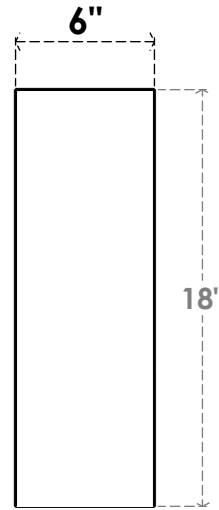

ITEM NUMBER: BRCPC060X06000X18000TRA

6"W X 6"D X 18"H TRADITIONAL ARCHITECTURAL GRADE PVC CLOSED KNEE BRACE

SIDE PROFILE

FRONT PROFILE

ISOMETRIC

EKENA MILLWORK
2300 WEST MAIN ST.
CLARKSVILLE, TX 75426
TOLL FREE: 866-607-0453
WWW.EKENAMILLWORK.COM

NOTES

1. INSTALLATION TO BE COMPLETED IN ACCORDANCE WITH MANUFACTURER'S SPECIFICATIONS.
2. DRAWING MAY NOT BE TO SCALE
3. THIS DRAWING IS INTENDED FOR DESIGN AND PLANNING PURPOSES ONLY.
4. ALL INFORMATION CONTAINED HEREIN WAS CURRENT AT THE TIME OF DEVELOPMENT BUT MUST BE REVIEWED AND APPROVED BY THE PRODUCT MANUFACTURER TO BE CONSIDERED ACCURATE.
5. ARCHITECTURAL GRADE PVC PRODUCTS ARE MADE FROM EXPANDED CELLULAR PVC AND COME NATURALLY WHITE BUT MAY BE PAINTED